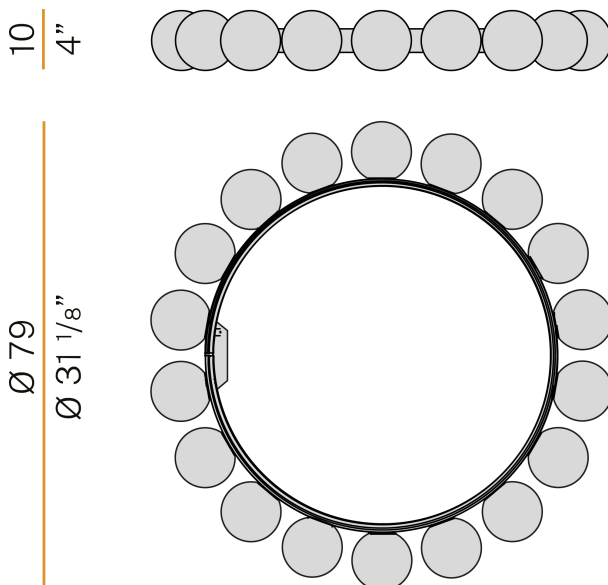

### Data sheet

CODE	M11606.080.0510
SYSTEM POWER CONSUMPTION	49,7W
LIGHT SOURCE	LED
COLOUR TEMPERATURE	2700K Ra>90
LIGHT DISTRIBUTION	diffused
POWER SUPPLY	24V DC
DRIVER	remote not included
NOMINAL LUMINOUS FLUX	2160lm
WEIGHT	8,19 Kg
PROTECTION DEGREE	IP20
COLOUR TOLLERANCES	SDCM 3
PACKING DIMENSIONS	68,0 x 68,0 x 16,0 cm

### Polar diagram